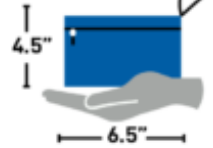

GTCHS Warriors

Clear Bag Policy

ITEMS APPROVED FOR ENTRY

PLASTIC STORAGE BAG

Clear, one (1) gallon, re-sealable

SMALL CLUTCH PURSE

Approximately the size of a hand with or without a handle or strap.

CLEAR TOTE BAG

Plastic, Vinyl or PVC and do not exceed 12" x 6" x 12"

NON -APPROVED ITEMS

Backpack

Binoculars Case

Camera Case

Fanny Pack

Tinted Plastic Bag

Cinch Bag