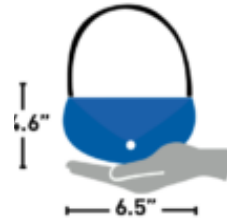

GTCHS Warriors

Clear Bag Policy

ITEMS APPROVED FOR ENTRY

PLASTIC STORAGE BAG

Clear, one (1) gallon, re-sealable

SMALL CLUTCH PURSE

Approximately the size of a hand with or without a handle or strap.

CLEAR TOTE BAG

Plastic, Vinyl or PVC and do not exceed 12" x 6" x 12"

NON -APPROVED ITEMS

Backpack

Binoculars Case

Camera Case

Fanny Pack

Tinted Plastic Bag

Cinch Bag

Oversized Tote Bag

Clutch With Shoulder Strap

Diaper Bag

Mesh Bag

Purse

Printed Pattern Plastic Bag